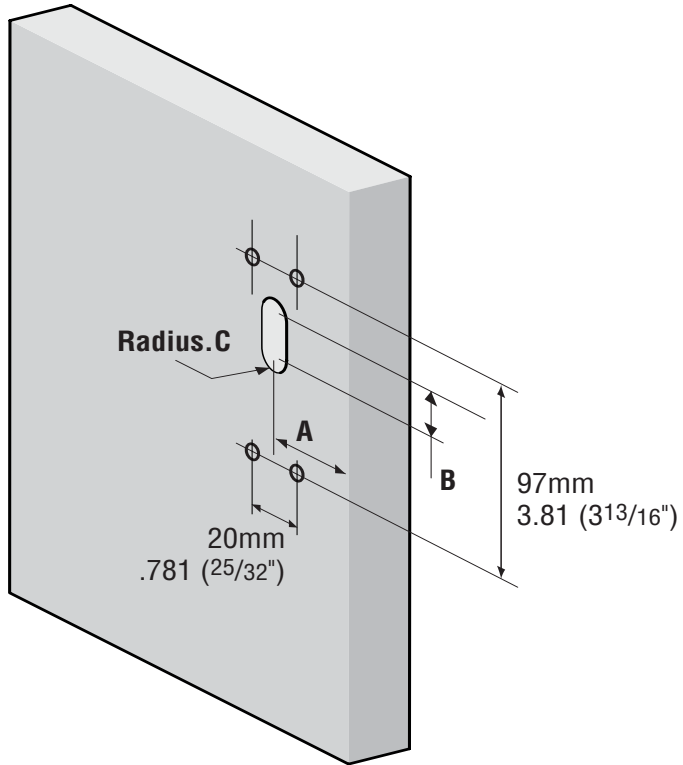

## Panel Preparations

*Grabber, Chrome*

	Imperial		Metric
	Nominal	Decimal	
<b>A</b>	1 9/32	1.281	32.5
<b>B</b>	5/8	.625	15.9
<b>C</b>	3/16	.188	5