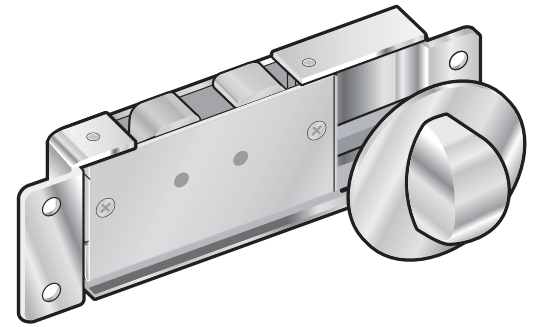

## Panel Preparations

*Grabber, Chrome*

	Imperial		Metric
	Nominal	Decimal	
<b>A</b>	1 9/32	1.281	32.5
<b>B</b>	5/8	.625	15.9
<b>C</b>	3/16	.188	5